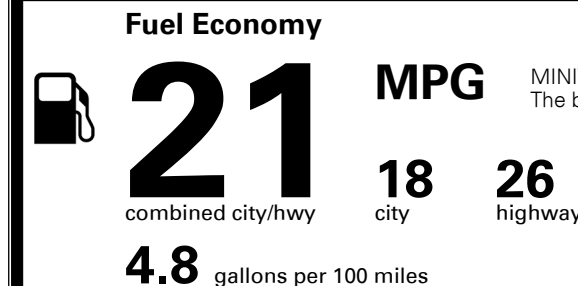

\$265.00

MSRP INCLUDING OPTIONS

\$ 40,965.00

INLAND FREIGHT AND HANDLING

\$ 1,395.00

TOTAL MANUFACTURER'S SUGGESTED RETAIL PRICE ▶

\$ 42,360.00

TOTAL ADDITIONAL WEIGHT: 11.4

EPA DOT Fuel Economy and Environment

Gasoline Vehicle

MINIVANS range from 20 to 48 MPG. The best vehicle rates 140 MPGe.

You spend
\$3,000
 more in fuel costs
 over 5 years
 compared to the
 average new vehicle.