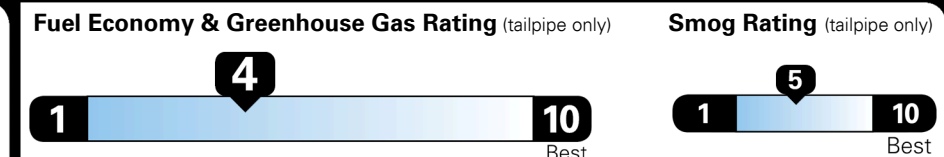

This vehicle emits 426 grams CO₂ per mile. The best emits 0 grams per mile (tailpipe only). Producing and distributing fuel also create emissions; learn more at fueleconomy.gov.

Actual results will vary for many reasons, including driving conditions and how you drive and maintain your vehicle. The average new vehicle gets 28 MPG and costs $9,500 to fuel over 5 years. Cost estimates are based on 15,000 miles per year at $ 3.50 per gallon. MPGe is miles per gasoline gallon equivalent. Vehicle emissions are a significant cause of climate change and smog.

fueleconomy.gov

Calculate personalized estimates and compare vehicles

GOVERNMENT 5-STAR SAFETY RATINGS

Overall Vehicle Score Not Rated

Based on the combined rating of frontal, side and rollover. Should ONLY be compared to other vehicles of similar size and weight.

Frontal Driver Not Rated

Crash Passenger Not Rated

Based on the risk of injury in a frontal impact. Should ONLY be compared to other vehicles of similar size and weight.

Side Front seat Not Rated

Crash Rear seat Not Rated

Star ratings based on the risk of injury in a side impact.

Rollover Not Rated

Star ratings based on the risk of rollover in a single-vehicle crash.

Star ratings range from 1 to 5 stars (★★★★★) with 5 being the highest.

Source: National Highway Traffic Safety Administration (NHTSA).

www.safercar.gov or 1-888-327-4236

Manufacturer's suggested retail price includes Manufacturer's recommended pre-delivery service. License and title fees, state and local taxes and other dealer installed options and accessories are not included in the manufacturer's suggested retail price.

PARTS CONTENT INFORMATION

FOR VEHICLES IN THIS CAR LINE U.S./CANADIAN PARTS CONTENT: 2 %

MAJOR SOURCES OF FOREIGN PARTS: KOREA: 95%

NOTE: PARTS CONTENT DOES NOT INCLUDE FINAL ASSEMBLY, DISTRIBUTION, OR OTHER NON-PARTS COSTS.

FOR THIS VEHICLE FINAL ASSEMBLY POINT: GWANGMYEONG, KOREA

COUNTRY OF ORIGIN

ENGINE (MOTOR): KOREA

TRANSMISSION: KOREA