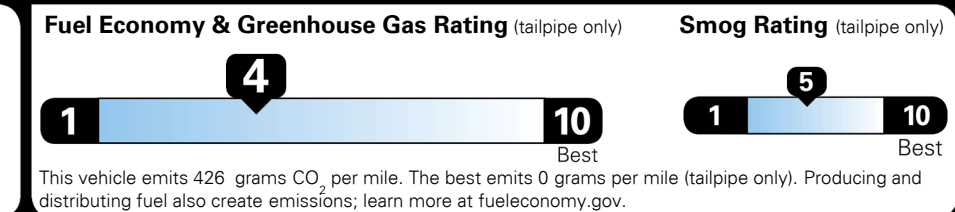

### EPA DOT Fuel Economy and Environment

Gasoline Vehicle

**You spend \$3,000 more in fuel costs over 5 years** compared to the average new vehicle.

**Annual fuel cost \$2,500**

Actual results will vary for many reasons, including driving conditions and how you drive and maintain your vehicle. The average new vehicle gets 28 MPG and costs \$9,500 to fuel over 5 years. Cost estimates are based on 15,000 miles per year at \$ 3.50 per gallon. MPGe is miles per gasoline gallon equivalent. Vehicle emissions are a significant cause of climate change and smog.