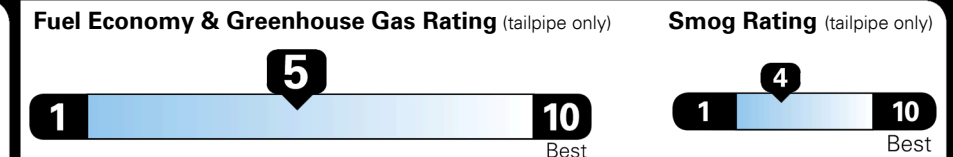

This vehicle emits 331 grams CO₂ per mile. The best emits 0 grams per mile (tailpipe only). Producing and distributing fuel also create emissions; learn more at fueleconomy.gov.

Actual results will vary for many reasons, including driving conditions and how you drive and maintain your vehicle. The average new vehicle gets 28 MPG and costs $9,500 to fuel over 5 years. Cost estimates are based on 15,000 miles per year at $ 3.50 per gallon. MPGe is miles per gasoline gallon equivalent. Vehicle emissions are a significant cause of climate change and smog.

fueleconomy.gov

Calculate personalized estimates and compare vehicles

GOVERNMENT 5-STAR SAFETY RATINGS

Overall Vehicle Score Not Rated

Based on the combined rating of frontal, side and rollover. Should ONLY be compared to other vehicles of similar size and weight.

Frontal	Driver	Not Rated
Crash	Passenger	Not Rated

Based on the risk of injury in a frontal impact. Should ONLY be compared to other vehicles of similar size and weight.

Side	Front seat	Not Rated
Crash	Rear seat	Not Rated

Star ratings based on the risk of injury in a side impact.

Rollover Not Rated

Star ratings based on the risk of rollover in a single-vehicle crash.

Star ratings range from 1 to 5 stars (★★★★★) with 5 being the highest.

Source: National Highway Traffic Safety Administration (NHTSA).

www.safercar.gov or 1-888-327-4236

Manufacturer's suggested retail price includes Manufacturer's recommended pre-delivery service. License and title fees, state and local taxes and other dealer installed options and accessories are not included in the manufacturer's suggested retail price.

PARTS CONTENT INFORMATION

FOR VEHICLES IN THIS CAR LINE U.S./CANADIAN PARTS CONTENT: 0 %

MAJOR SOURCES OF FOREIGN PARTS: KOREA: 95%

NOTE: PARTS CONTENT DOES NOT INCLUDE FINAL ASSEMBLY, DISTRIBUTION, OR OTHER NON-PARTS COSTS.

FOR THIS VEHICLE FINAL ASSEMBLY POINT: HWASUNG, KOREA

COUNTRY OF ORIGIN

ENGINE (MOTOR): KOREA

TRANSMISSION: KOREA