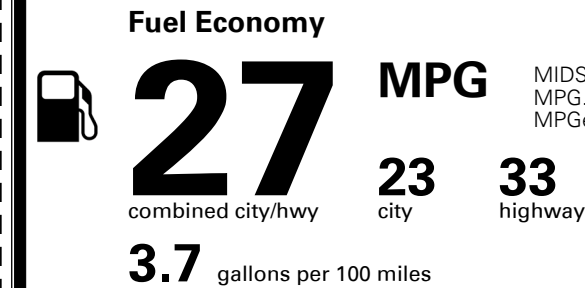

EPA DOT Fuel Economy and Environment

Gasoline Vehicle

MIDSIZE CARS range from 15 to 140 MPG. The best vehicle rates 140 MPGe.

You spend $250 more in fuel costs over 5 years compared to the average new vehicle.

Annual fuel cost
$1,950