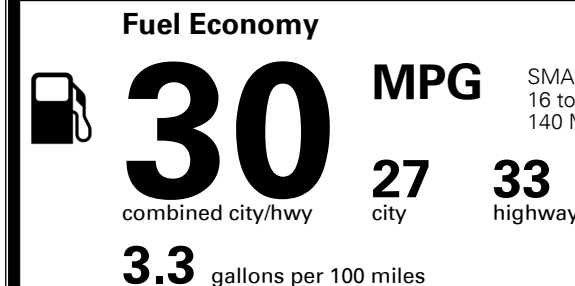

EPA DOT Fuel Economy and Environment

Gasoline Vehicle

SMALL STATION WAGONS range from 16 to 103 MPG. The best vehicle rates 140 MPGe.

You save $750
in fuel costs over 5 years compared to the average new vehicle.

Annual fuel cost
$1,750