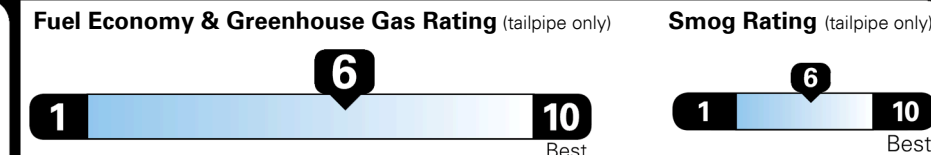

This vehicle emits 302 grams CO₂ per mile. The best emits 0 grams per mile (tailpipe only). Producing and distributing fuel also create emissions; learn more at fueleconomy.gov.

Actual results will vary for many reasons, including driving conditions and how you drive and maintain your vehicle. The average new vehicle gets 28 MPG and costs $9,500 to fuel over 5 years. Cost estimates are based on 15,000 miles per year at $ 3.50 per gallon. MPGe is miles per gasoline gallon equivalent. Vehicle emissions are a significant cause of climate change and smog.

fueleconomy.gov

Calculate personalized estimates and compare vehicles

GOVERNMENT 5-STAR SAFETY RATINGS

Overall Vehicle Score Not Rated

Based on the combined rating of frontal, side and rollover. Should ONLY be compared to other vehicles of similar size and weight.

Frontal Driver Not Rated

Crash Passenger Not Rated

Based on the risk of injury in a frontal impact. Should ONLY be compared to other vehicles of similar size and weight.

Side Front seat Not Rated

Crash Rear seat Not Rated

Star ratings based on the risk of injury in a side impact.

Rollover Not Rated

Star ratings based on the risk of rollover in a single-vehicle crash.

Star ratings range from 1 to 5 stars (★★★★★) with 5 being the highest.

Source: National Highway Traffic Safety Administration (NHTSA).

www.safercar.gov or 1-888-327-4236

Manufacturer's suggested retail price includes Manufacturer's recommended pre-delivery service. License and title fees, state and local taxes and other dealer installed options and accessories are not included in the manufacturer's suggested retail price.

PARTS CONTENT INFORMATION

FOR VEHICLES IN THIS CAR LINE U.S./CANADIAN PARTS CONTENT: 1 %

MAJOR SOURCES OF FOREIGN PARTS: KOREA: 90%

NOTE: PARTS CONTENT DOES NOT INCLUDE FINAL ASSEMBLY, DISTRIBUTION, OR OTHER NON-PARTS COSTS.

FOR THIS VEHICLE FINAL ASSEMBLY POINT: GWANGJU, KOREA

COUNTRY OF ORIGIN

ENGINE (MOTOR): KOREA

TRANSMISSION: KOREA